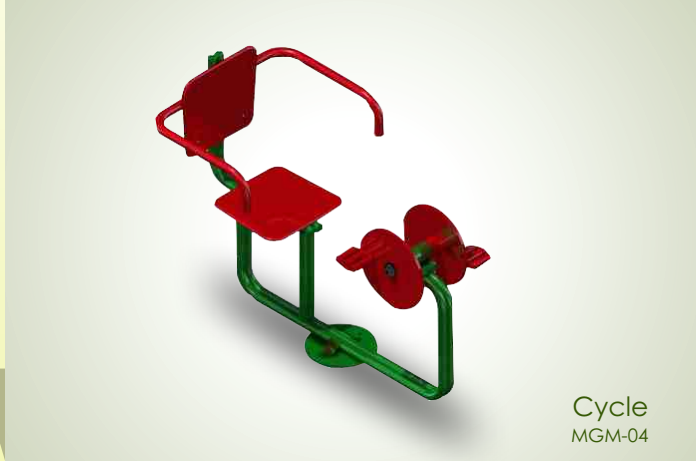

Sr. No	Product Code	Product Name
16	MGM - 016	Knee hip Riser
17	MGM - 017	Pole With Fixed Dumbbells
18	MGM - 018	Bench with Fixed Weight
19	MGM - 019	Push up Bars
20	MGM - 020	Unevev Bar
21	MGM - 021	Bench with Fixed Dumbbells
22	MGM - 022	Seated Puller (Double)
23	MGM - 023	Thaichi Spinner 2 wheel
24	MGM - 024	Seated Twister 3 in 1
25	MGM - 025	Chest Press (Single)
26	MGM - 026	Single Seated Puller
27	MGM - 027	Thaichi Spinner 4 Wheel
28	MGM - 028	3 in 1 :Air Walker + Surf Board + Shoulder Builder
29	MGM - 029	8 Station Multi Outdoor Gym
30	MGM - 030	3 in 1 : Air Walker + Leg Press + Seater Twister

Product

Air Walker  
MGM-01

Chest Press (Double)  
MGM-02

Cross Trainer  
MGM-03

Cycle  
MGM-04

**Product**

**Nexfit – Outdoor Fitness Equipments**

Leg Press(Double)  
MGM-05

Rower  
MGM-06

Standing Seating Twister  
MGM-07

Shoulder Builder  
MGM-08

Product

Sit up Board  
MGM-09

Sky Walker  
MGM-10

Surf Board  
MGM-11

Pommel Horse  
MGM-12