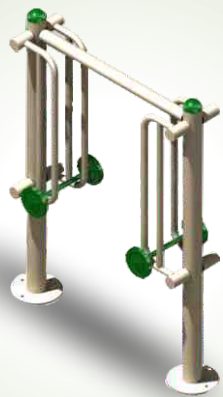

Rower  
MGM-06

Standing Seating Twister  
MGM-07

Shoulder Builder  
MGM-08

Product

Sit up Board  
MGM-09

Sky Walker  
MGM-10

Surf Board  
MGM-11

Pommel Horse  
MGM-12

**Product**

**Nexfit – Outdoor Fitness Equipments**

Double Bar  
MGM-13

Back Extension  
MGM-14

Horizontal Bar  
MGM-15

Knee Hip Bar  
MGM-16

**Product**

Poll With Fix  
Dumbbells  
MGM-17

Bench With  
Fixed Weight  
MGM-18

Push Up Bar  
MGM-19

Unevev Bar  
MGM-20